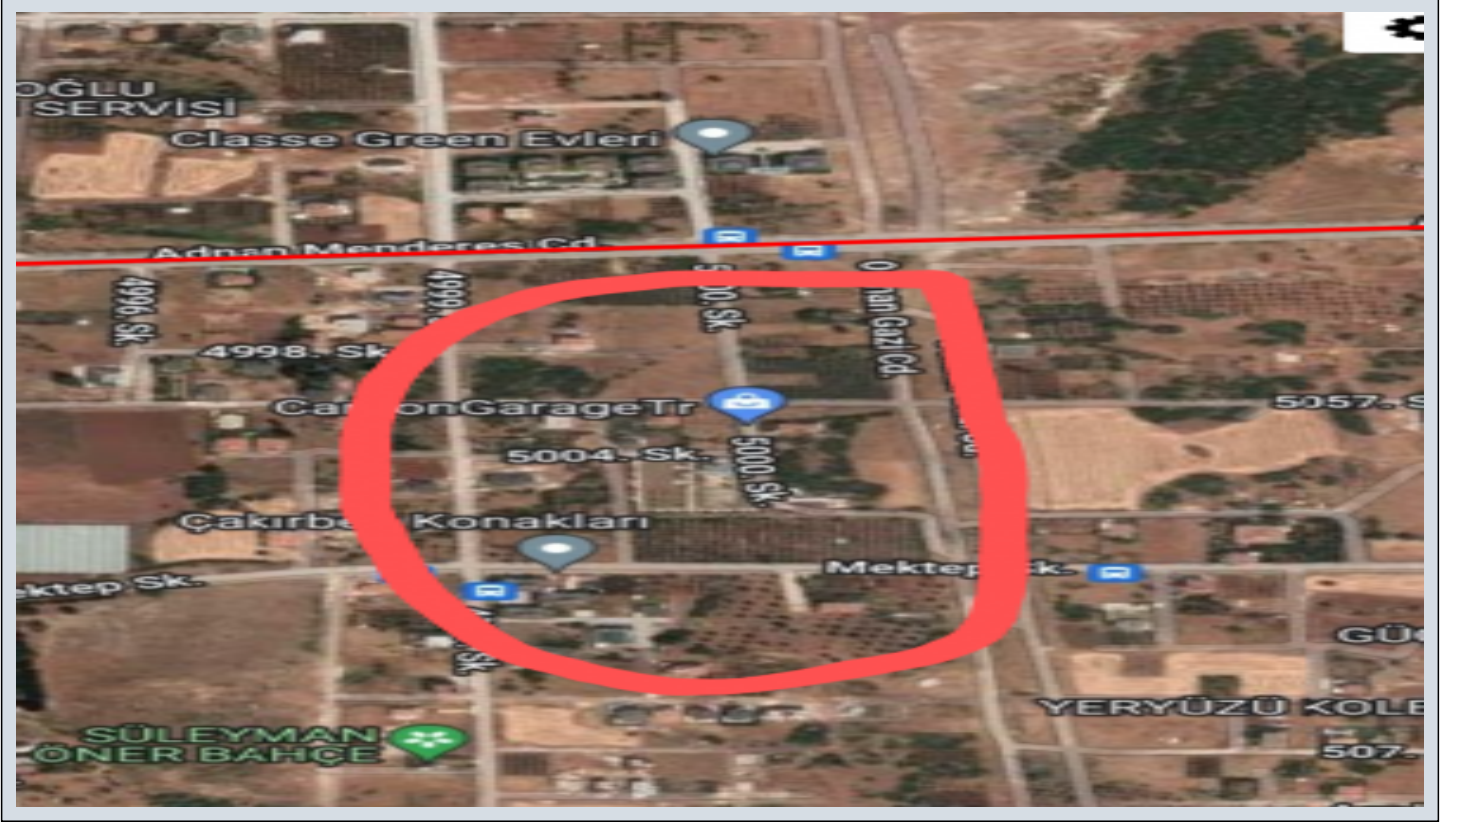

ANTALYA DÖŞEMEALTI YEŞİLBAYIR`DA ÇOK GÜZEL BİR KONUMDA SATILIK ARSA Antalya / Döşemealtı

For Sale - Construction Permit Land 2,850,000 TL | 550 m2 Antalya / Döşemealtı

Housing Status : Yes
Kaks : 060
Taks : 020
Deed Status : Detached Parcels

- * Location : Close to Public Transportation, Close to Road,
- * Infrastructure : Power Line, Sewer system, Waterline, Road Opened,